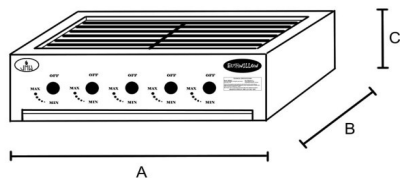

COUNTER TOP - SLIDE-IN GAS BRAAIS

MODEL	BURNERS	SIZE	PRICE
BUSHBABY	3	610x560x210	R 3,600.00
BUSHBABY WITH LID	3	610x560x210	R 4,000.00
BUSHWILLOW	5	1020x560x210	R 4,500.00
BUSHWILLOW WITH LID	5	1020x560x300	R 4,900.00

These grills can be mounted on a counter top, used as slide-in grills on the 700, 1000 & 1200 Built-in Braais, or they can be ordered with wheeled legs as portable units.

Grills are supplied with cast iron grids, but solid plates can be ordered at **R 350** each
Wheeled legs **R 800.00**

Grids & burners are cast iron, bodies are powder coated.

Prices include VAT
Prices & specs subject to change, E&OE