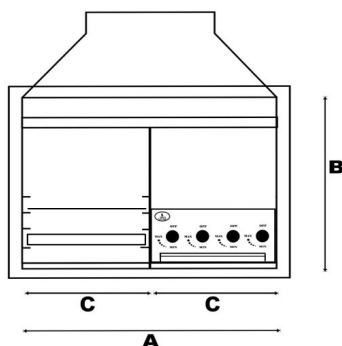

GAS / CHARCOAL COMBO BRAAIS

MODEL	BURNERS	A	B	C	PRICE
1200 COMBO	3	1200	800	600	R 7,750.00
1400 COMBO	4	1400	800	700	R 8,440.00
1500 COMBO	4	1500	800	750	R 9,940.00

FEATURES:

CAST IRON GRIDS & BURNERS, NEEDLE VALVE FOR FINE ADJUSTMENT OF FLAME HEIGHT, DRIP TRAY, 2 X LIGHT FITTINGS,
2 HORIZONTAL DOORS, ELECTROPLATED HEAVY DUTY GRIDS & ASH PAN ON CHARCOAL SECTION, DIVIDING PANEL

OPTIONS:

COWL & BASE **R 456.00**
EXTRA CAST IRON GRIDS OR SOLID PLATES **R 350.00** STAINLESS GRIDS **R400** / INSERT
220V CHICKEN SPIT WITH MOTOR CABINET **R2164.00**
CHIMNEY SECTIONS **R530/M**, CUSTOM SIZES
POWDER COATED DOORS **R 830** / PAIR

UNDER COUNTER CABINET DOORS