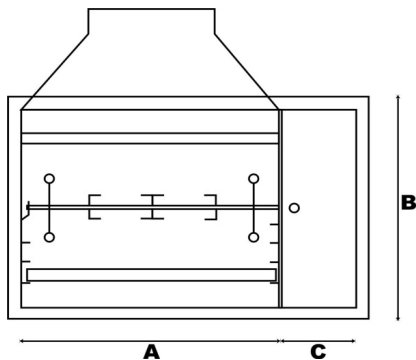

SPIT BRAAIS - internal motor cabinet

MODEL	A	B	C
1200 SPIT	900	800	300
1500 SPIT	1200	800	300

PRICE
R 9,010.00
R 11,200.00

FEATURES:

HEAVY DUTY MOTOR, ELECTROPLATED SPIT SKEWER
2 HORIZONTAL DOORS, EMBER BOX, 3 X HEAVY DUTY ELECTROPLATED GRIDS & ASH PAN, LIGHT FITTING

OPTIONS: AS ABOVE

Prices include VAT
Prices & specs subject to change
E&OE

NOTE: A & B measurements do not include 50mm border