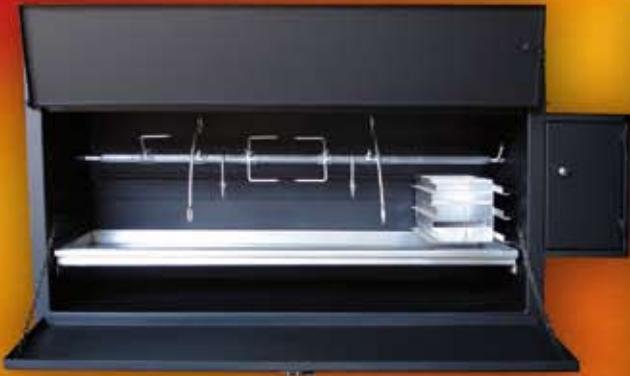

# Braais

*Affordable Quality*

**JMW Braais & Fireplaces offer an exclusive range of stylish yet practical charcoal, gas or combination built-in braais.**

**FEATURES:** heavy duty electroplated grids & ash pans on charcoal braais, cast iron grids & burners on gas units, removable doors, rotating cowl & base, light fitting, all units 600mm deep and 800mm high.

**OPTIONS:** powder coated doors, stainless steel bar handles, warmer drawers, grid lifters, heavy duty chicken or sheep spit motors with internal or external motor cabinets, flue liners, under counter cabinet doors, custom sizes.