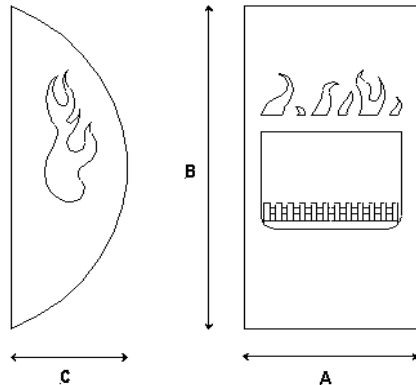

VENTFREE FIREPLACE GRATE

NO	SIZE	PRICE
1	450X300mm	SQ
2	550x300mm	SQ
3	650x300mm	SQ
4	850x300mm	SQ
5	670x220mm	SQ
6	650x550mm D/SIDED	SQ
7	850X550mm D/SIDED	SQ
8	950X550mm D/SIDED	SQ
9	960X400mm	SQ
10	1120x300mm	SQ

DROP-IN GRATES

*	DROP-IN PEBBLE GRATE	700mm	STEEL TRIM BLACK	SQ
*	DROP-IN PEBBLE GRATE	700mm	STAINLESS STEEL TRIM	SQ
*	DROP-IN PEBBLE GRATE	900mm	STEEL TRIM BLACK	SQ
*	DROP-IN PEBBLE GRATE	900mm	STAINLESS STEEL TRIM	SQ

GRANITE HEARTHES FOR PYRAMID & HOTBOX FIREPLACES

CORNER HEARTH	R 1,650.00
FLAT-BACK HEARTH	R 1,650.00

FREESTANDING FIRESCREENS

600 STRAIGHT	R 750.00	700 CURVED	R 850.00
700 STRAIGHT	R 850.00	800 CURVED	R 950.00
800 STRAIGHT	R 950.00	1000 CURVED	R 1,050.00
1000 STRAIGHT	R 1,050.00		

WALL MOUNTED FIREPLACE

CRESCENT FIREPLACE

WALL MOUNTED, VENTFREE GAS FIREPLACES

MODEL	A	B	C
600	600	1200	400
750	750	1500	500

PRICE
R 8,950.00
R 11,300.00

FEATURES
CRESCENT FIREPLACE, GAS GRATE

INSTALLATIONS AND BUILDING

INSTALLATIONS FOR PYRAMID & HOTBOX FIREPLACES

STANDARD INSTALLATION

R 2,223

APPLIES TO SINGLE STOREY HOME, WITH FIREPLACE INSTALLED AGAINST EXTERIOR WALL AND NOT REQUIRING EXTRA CHIMNEY SECTIONS, ELBOWS OR OTHER ADDITIONAL OBSTRUCTIONS.

ROOFING MUST BE TILES, CORRUGATED IRON OR IBR - DOES NOT INCLUDE FLAT OR CEMENT SLAB ROOFS.

PRICE INCLUDES DELIVERY, MATERIALS & LABOUR

INSTALLATIONS OUTSIDE A 30KM RADIUS WILL BE QUOTED FOR INDIVIDUALLY.

NON-STANDARD INSTALLATIONS WILL BE QUOTED ON INDIVIDUALLY.

INSTALLATIONS FOR BUILT-IN FIREPLACES & BRAAIS

ALL BUILT-IN UNITS WILL BE QUOTED ON INDIVIDUALLY.

GAS CONNECTIONS

CERTIFIED GAS CONNECTION	R 950.00
SAFETY VALVE	R 160.00
CROSS-OVER REGULATOR	R 845.00
GAS LINE PER METRE	R 95.00
9KG GAS CYLINDER	R 670.00
19KG GAS CYLINDER	R 1,000.00
48KG GAS CYLINDER	R 1,500.00

CYLINDER CAGES

MESH CAGE		CLOSED - SOLID PLATE CAGE	
9Kg - Single Cage	R 1,026.00	9 Kg - Single Cage	R 1,760.00
19Kg - Single Cage	R 1,254.00	19Kg - Single Cage	R 1,990.00
48Kg - Single Cage	R 1,368.00	48Kg - Single Cage	R 2,110.00
9Kg - Double Cage	R 1,425.00	9Kg - Double Cage	R 2,170.00
19Kg - Double Cage	R 1,596.00	19Kg - Double Cage	R 2,620.00
48Kg - Double Cage	R 1,824.00	48Kg - Double Cage	R 2,850.00

Installations & certified gas connections are performed by our approved installers. Please advise us should you need

Prices include VAT

Prices & specs subject to change

E&OE