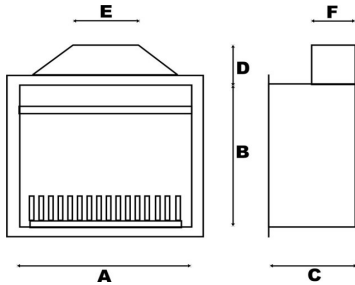

FIREPLACES

Tel (011) 894 5687 Fax 918 1583 jmw@mweb.co.za www.jmw.co.za
Shop 10 & 11, 123 Fourteenth Ave, Anderbolt, Boksburg

PRICE LIST JUNE 2011

BUILT-IN FIREPLACES

MODEL	A	B	C	D	E	F
600	600	700	400	200	300	200
700	700	700	400	200	300	200
800	800	700	400	200	300	200
1000	1000	800	500	300	400	300

PRICE
R 2,900.00
R 3,700.00
R 4,200.00
R 5,300.00

FEATURES

FIRE GRATE, ASH PAN, DAMPER, 3mm STEEL