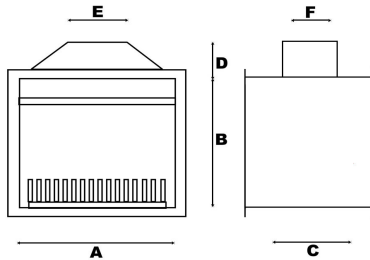

DOUBLE-SIDED FIREPLACE

MODEL	A	B	C	D	E	F
700	700	700	600	200	300	200
800	800	700	600	200	300	200

PRICE
R 5,800.00
R 6,950.00

FEATURES

FIRE GRATE, ASH PAN, DAMPER, 3mm STEEL

NOTE: A & B measurements do not include 50mm border

OPTIONS & ACCESSORIES FOR BUILT-IN FIREPLACE

COWL AND BASE	R 456.00
HINGED DOUBLE DOOR FIRESCREEN - MESH FOR ALL MODELS	R 890.00
HINGED DOUBLE DOOR FIRESCREEN - GLASS FOR ALL MODELS	R 1,400.00
CHIMNEY SECTIONS FOR BUILT-IN FIREPLACE PER METRE	R 399.00
STAINLESS STEEL SURROUND SINGLE SIDED	R 2,100.00
LOG BASKET WITH TOOLS	R 950.00
CERAMIC FIBRE BLANKET (25mm thick, 600mm wide, withstands 1050 Degrees Celsius)	R95/METRE
CUSTOM SIZES - ON REQUEST