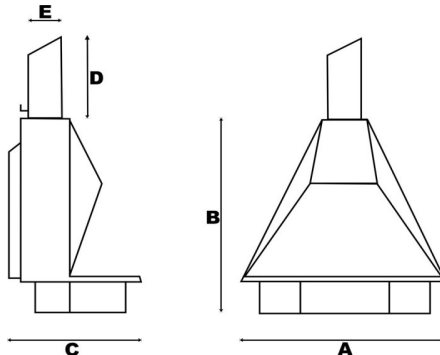

FREESTANDING FIREPLACES

PYRAMID FIREPLACES

MODEL	A	B	C	D	E
700	700	720	480	4000	150
900	900	870	580	4000	150

PRICE
R 3,760.00
R 4,960.00

FEATURES

FIRE GRATE, ASH PAN, COWL, 3mm STEEL
4 METRE CHIMNEY, CEILING TRIM RING, SCREEN

OPTIONS:

CHIMNEY EXTENSIONS R 296 PER METRE
45 DEGREE ELBOWS R 399.00 EACH
GAS GRATES - SEE PAGE BELOW

STANDARD INSTALLATION R 2,223

HOTBOX FREESTANDING FIREPLACE