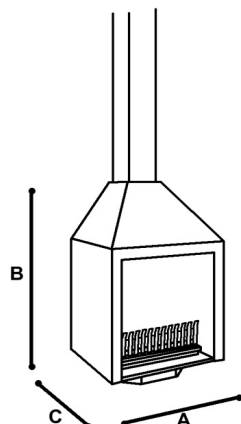

FEATURES

FIRE GRATE, ASH PAN, DAMPER, 3mm STEEL

NOTE: A & B measurements do not include 50mm border

OPTIONS & ACCESSORIES FOR BUILT-IN FIREPLACE

COWL AND BASE	R 456.00
HINGED DOUBLE DOOR FIRESCREEN - MESH FOR ALL MODELS	R 890.00
HINGED DOUBLE DOOR FIRESCREEN - GLASS FOR ALL MODELS	R 1,400.00
CHIMNEY SECTIONS FOR BUILT-IN FIREPLACE PER METRE	R 399.00
STAINLESS STEEL SURROUND SINGLE SIDED	R 2,100.00
LOG BASKET WITH TOOLS	R 950.00
CERAMIC FIBRE BLANKET (25mm thick, 600mm wide, withstands 1050 Degrees Celsius)	R95/METRE
CUSTOM SIZES - ON REQUEST	

FREESTANDING FIREPLACES

PYRAMID FIREPLACES

MODEL	A	B	C	D	E
700	700	720	480	4000	150
900	900	870	580	4000	150

PRICE
R 3,760.00
R 4,960.00

FEATURES

FIRE GRATE, ASH PAN, COWL, 3mm STEEL
4 METRE CHIMNEY, CEILING TRIM RING, SCREEN

OPTIONS:

CHIMNEY EXTENSIONS R 296 PER METRE
45 DEGREE ELBOWS R 399.00 EACH
GAS GRATES - SEE PAGE BELOW

STANDARD INSTALLATION R 2,223

HOTBOX FREESTANDING FIREPLACE

MODEL	A	B	C
600	600	1000	550
800	800	1000	550
1000	1000	1000	550